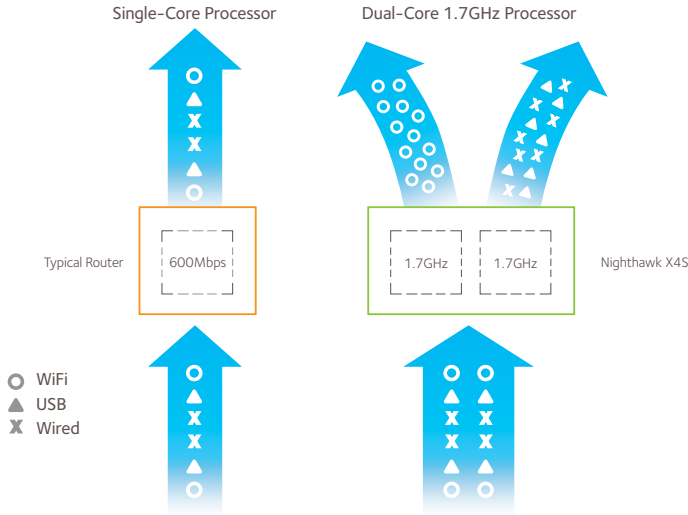

### Multi-user MIMO (MU-MIMO)

Traditional WiFi routers can stream data to only one device in the home at a time. When multiple devices are connected to the router, each device needs to take its turn, and then wait before receiving more data. This can lead to slower network and Internet speeds. Using multi-user MIMO technology, NETGEAR routers can stream data to multiple devices simultaneously. With MU-MIMO, your WiFi network can deliver faster throughput to every MU-MIMO connected device. That means faster downloads and smoother streaming for your devices.

## Enjoy simultaneous streaming with MU-MIMO

Data sent to one device at a time

Traditional WiFi

Data sent to multiple devices simultaneously

MU-MIMO WiFi

### Powerful Dual-core 1.7GHz Processor for Faster Processing

Basic WiFi routers use simple single-core processors to connect WiFi devices to the Internet.

Nighthawk X4S delivers simultaneous dual band WiFi, Quad-Stream performance on each band, Multi-user MIMO, 160MHz, has 5 Gigabit LAN ports, and 1 eSATA and dual USB 3.0 interfaces to connect external USB storage. Using a single-core processor would cause severe performance issues as various processes compete for CPU Power.

That's why the X4S utilizes a powerful 1.7GHz dual-core processor to separate processes and prioritize high-performance WiFi connections to get maximum combined WiFi speeds of up to 2.53Gbps and still has room to handle advanced features such as Dynamic QoS.