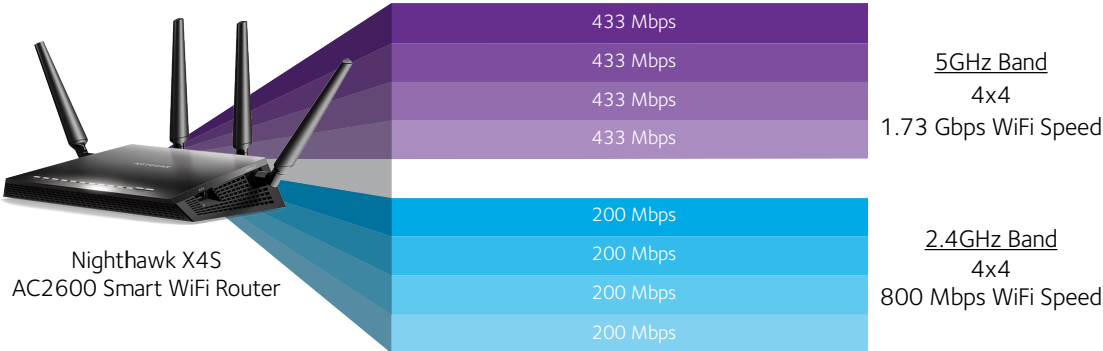

Quad Stream X4 Architecture

Better WiFi, the Industry's Latest Technology