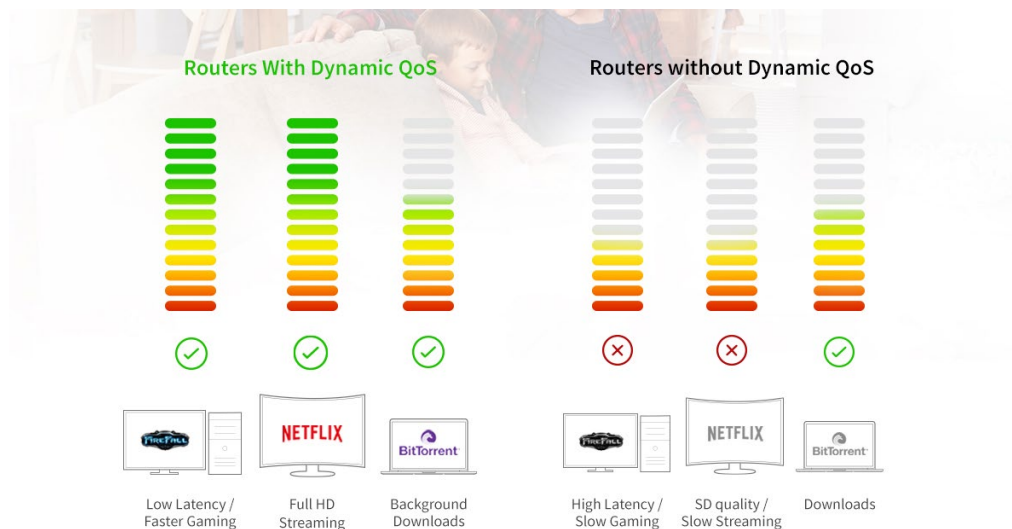

NIGHTHAWK®

Nighthawk® X4S AC2600 Smart WiFi Router

Dynamic Quality Of Service

If you like gaming and streaming videos, then you'll benefit from Dynamic Quality of Service (QoS). Dynamic QoS resolves Internet traffic congestion when you have competing Internet demands at home. Dynamic QoS identifies your online activities by application and device, and then utilizes bandwidth allocation, and traffic prioritization techniques, to automatically allocate more bandwidth to latency sensitive applications like online gaming and video streaming, while ensuring that lower priority applications continue to work.